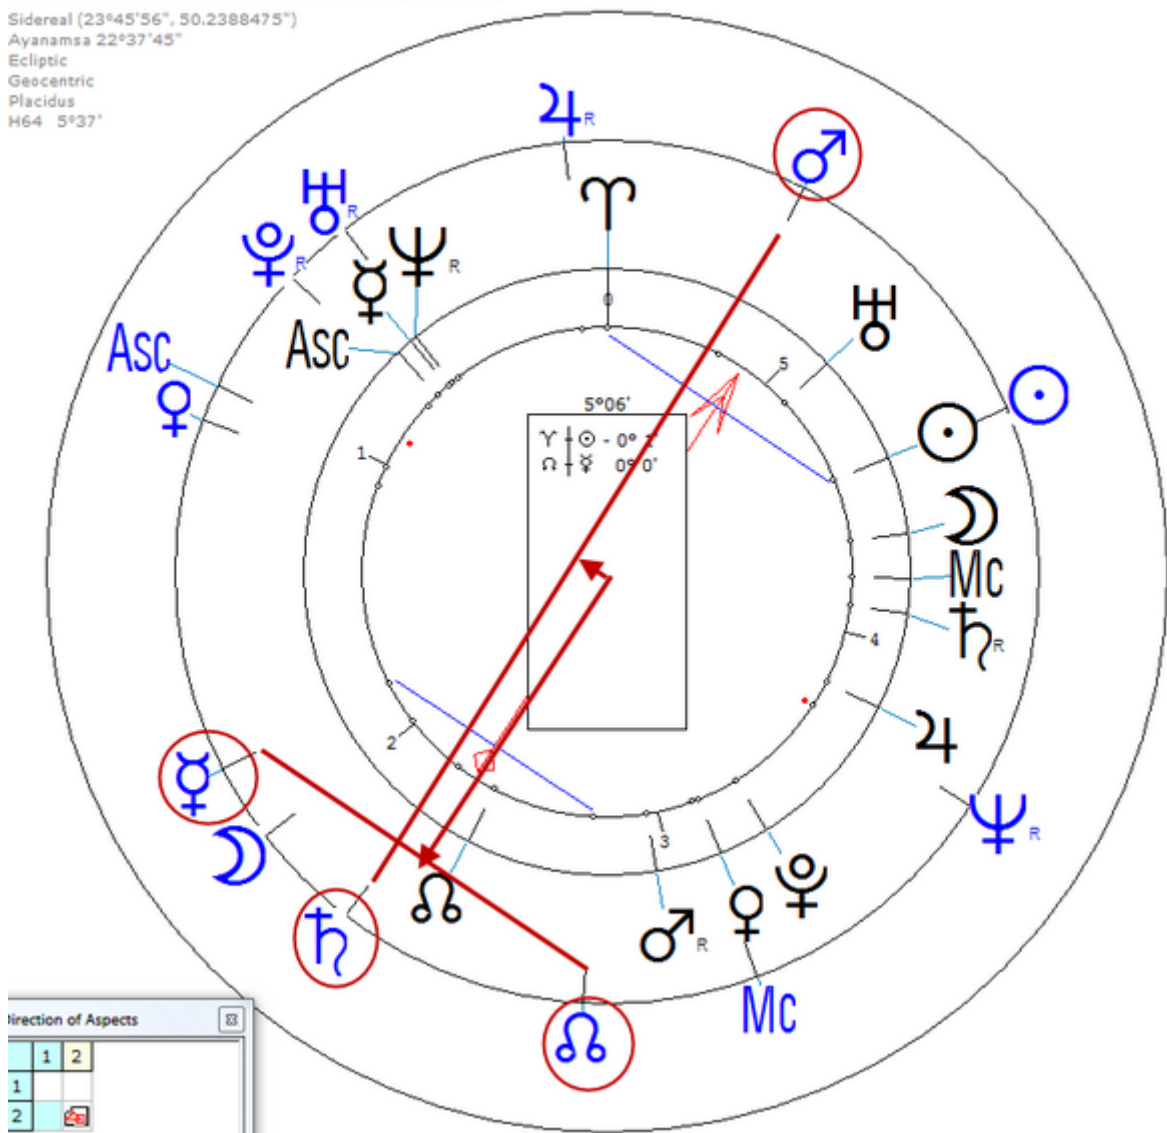

https://www.astro.com/astro-databank/Zajic,_Jan

The self-immolation occurred 2/25/1969, 1:00 PM MET, Prague.

Lunar Return (Harmonic 64)

Lunar $\text{♁}/\text{♁} = \text{♁}_n/\text{♁}_n$

Zajic, Jan
3 July 1950 Mon 0:11 (GMT+1) 49n46 17e45
Vitkov, Czech Republic
Sidereal (23°45'56", 50.2388475")
Ayanamsa 23° 4'29"
Ecliptic
Geocentric
Placidus
H64 5°37'

Zioncheck, Marion Anthony

5 December 1900 at 05:00 (= 05:00 AM)Kety, Poland, 49n53, 19e13
Polish-American politician.

https://www.astro.com/astro-databank/Zioncheck,_Marion_Anthony

Death by Suicide 7 August 1936 in Seattle, Washington, USA(Jumped
from hotel window)